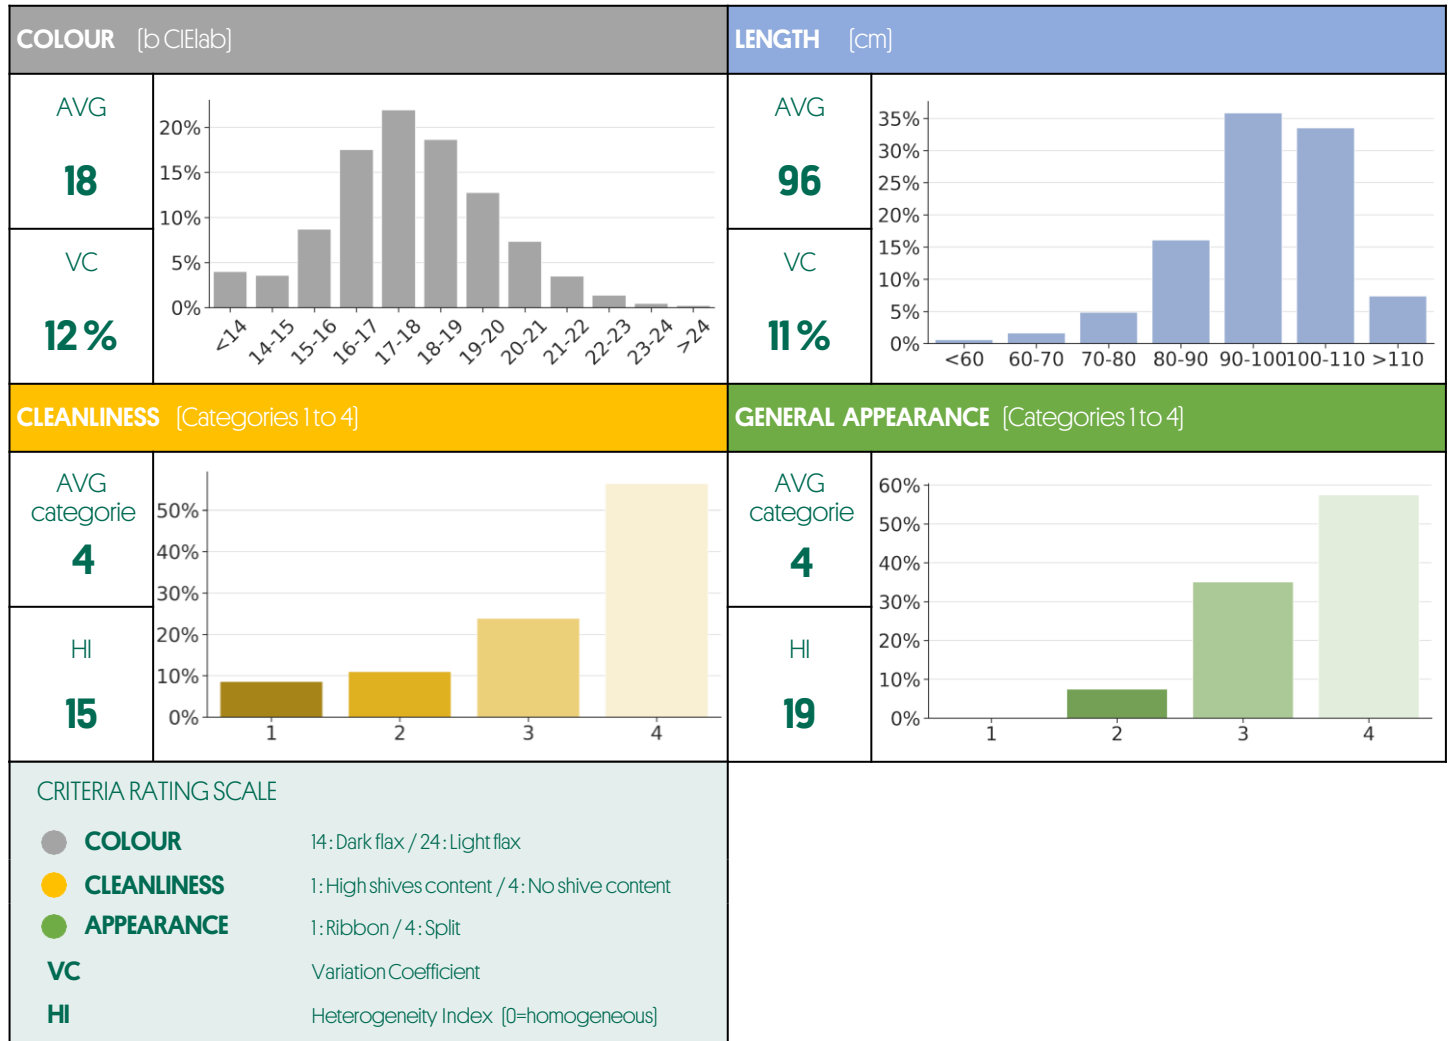

COMPANY LOGO

Batch sheet

Flax long fibres

Alliance for European
Flax-Linen & Hemp

Masters of
**FLAX
FIBRE**

Batch :
35013

Harvest Year :
2025

Scutching date :
2025-09-24

FULL FIBRE [bar graph per criteria]

TOP, BODY, ROOTS DETAILS

CRITERIA		TOP	BODY	ROOTS
COLOUR	Average	19	18	19
	VC	12%	13%	11%
CLEANLINESS	Categorie	4	3	4
	HI	10%	18%	10%
GENERAL APPEARANCE	Categorie	4	4	4
	HI	15%	21%	9%